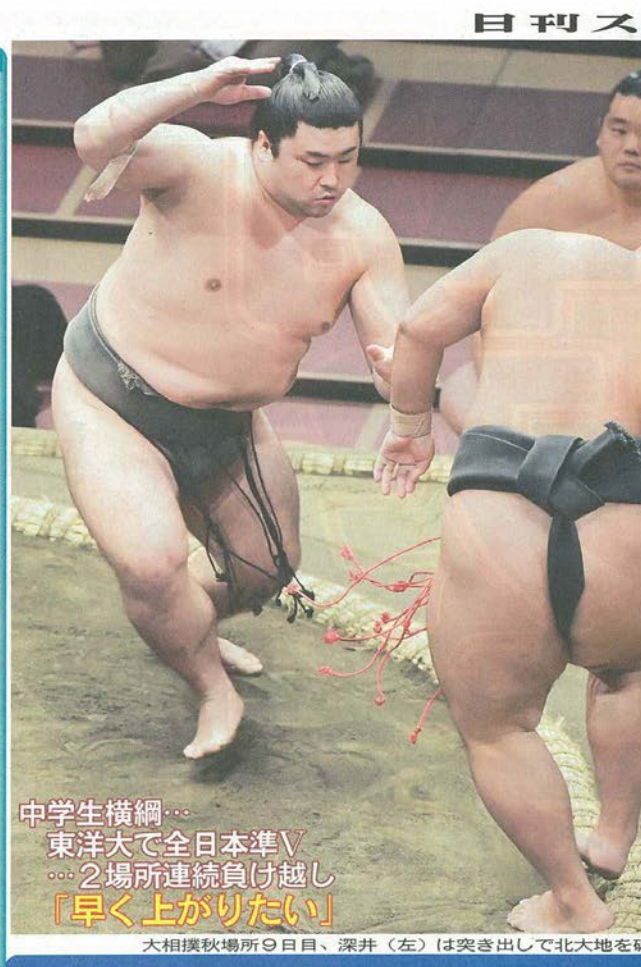

苦難乗り越え... やっと関取に

部屋付き若松親方に直談判しご名を襲名

朝乃若び〜ぶる

寺沢親 (てらさわ・いつき) 1995年(平7)6月22日、新潟・佐渡市。

Advertisement for Megateck, a company providing steel construction services. Includes a map of Japan and contact information.

Table listing various sumo stables and their representatives across different regions.

中学生横綱... 東洋大で全日本準V

Advertisement for a sumo wrestling event featuring 'Deep' (深井) and 'Matsuyama' (松山).

Advertisement for a sumo wrestling event featuring 'Asahino' (朝日野) and 'Matsuyama' (松山).